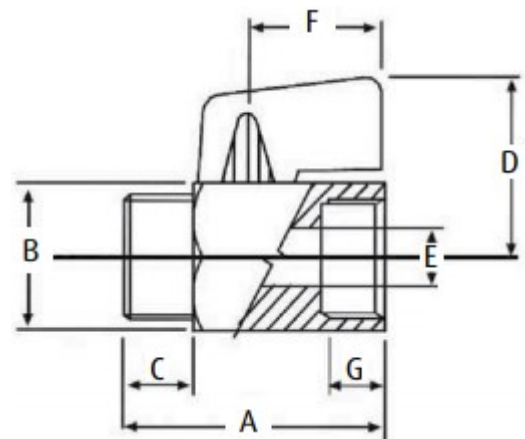

## Main Features:-

- ◆ Screwed BSPP Female x Female
- ◆ Polished Chrome Plated Finish
- ◆ Reduced Bore, WRAS Approved
- ◆ Short Handle Rated PN16
- ◆ Temperature -10°C to 90°C

\*Temperature and pressure determined by valve body, seat etc.

## SERIES: 10005

MANUFACTURER: **AVOL**  
INDUSTRIAL VALVES

No	Name	Materials
1	Body	Sandblasted Nickle Plated Brass
2	Sleeve	Brass
3	Ball	Nickel Plated Brass
4	Seat	PTFE
5	Stem O'Ring	NBR

VALVE DIMENSIONS

Size	G	C	A	E	B	D	F	Kg
1/8"	9	9	39	6	21	12.5	18	0.09
1/4"	9	9	39	8	21	12.5	18	0.09
3/8"	10	9	42	8	21	12.5	21	0.08
1/2"	10.5	10.5	47	10	25	14.5	24	0.11
3/4"	13.5	13.5	54	12	30	17	27	0.19